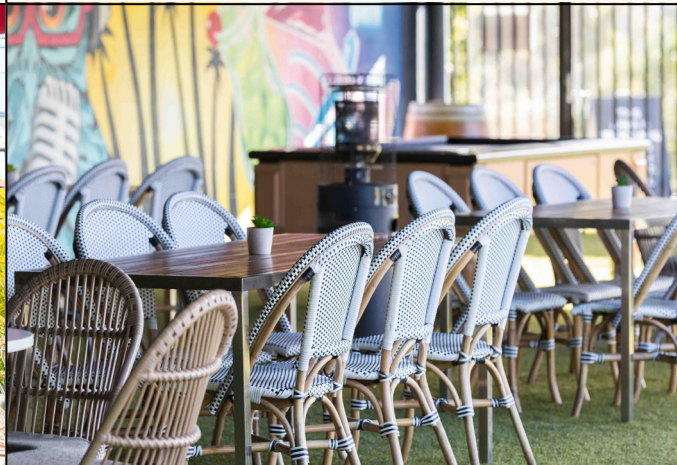

THE DECK (PRIVATE HIRE)

RATE

HALF DAY (4HRS)- $2000 ROOM HIRE
+ MINIMUM SPEND $5000

CAPACITY

COCKTAIL - 500